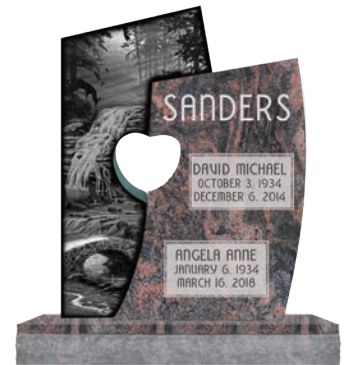

HALF SERP BENCH SET

Shown in Premium Jet Black

Die: 2-0 x 0-8 x 4-0
 Seat: 2-8 x 1-0 x 0-4
 Leg: 0-8 x 0-8 x 1-6
 Base: 5-0 x 1-2 x 0-8

HALF HEART SET

Shown in Premium Jet Black

Black Die: 1-1 x 0-6 x 2-3
 Sub Base: 2-2 x 0-10 x 0-6
 Grey Die: 1-1.5 x 0-8 x 2-6
 Bevel Base: 3-0 x 1-2 x 0-6