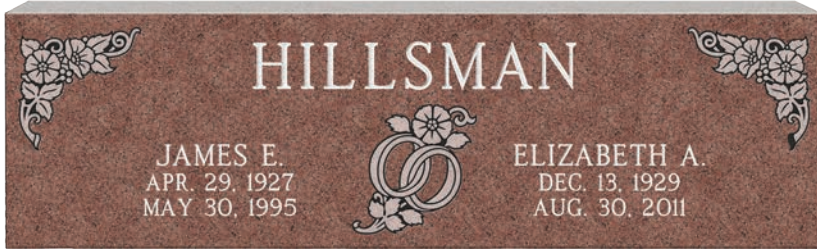

FLUSH MARKERS - COMPANION

with finish PFT/Sawn Sides

Shown in North American Pink