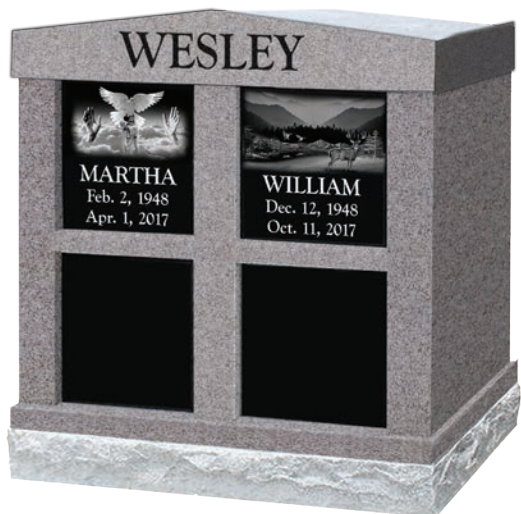

0-9 x 0-9 x 1-2

2 NICHE COLUMBARIA W/OUT ALCOVE

Shown in Butterfly Blue with laser etching

2-9 x 1-5 x 1-11

2 NICHE COLUMBARIA W/ALCOVE

Shown in Grey with Laser etching

2-9 x 1-5 x 1-11

PERSONAL CREMATION