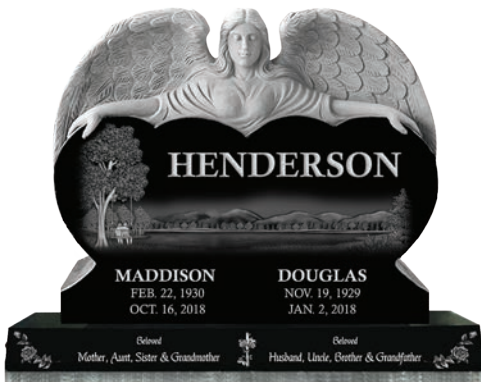

ANGEL OVER HEARTS

Shown in Premium Jet Black with laser etching

Die: 4-0 x 0-8 x 3-0

Bevel Base: 5-0 x 1-2 x 0-8