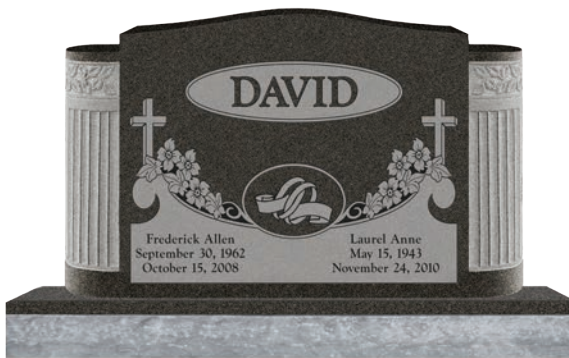

SERPTOP W/FLUTES & FLOWERS

Shown in Dark Cloud Gray

Die: 4-0 x 0-8 x 2-6
Base: 5-0 x 1-2 x 0-8