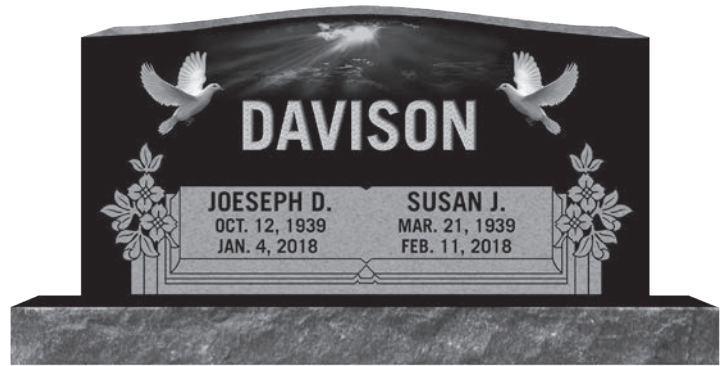

12 & 14 INCH WIDE

- 2-0 x 1-0 x 0-8
- 3-6 x 1-0 x 0-8
- 2-0 x 1-2 x 0-8
- 2-6 x 1-2 x 0-8
- 3-0 x 1-2 x 0-8
- 3-4 x 1-2 x 0-8
- 3-6 x 1-2 x 0-8

COMPANION SERPTOPS

with finish: P2, P3 or P5

Shown in Rustic Brown