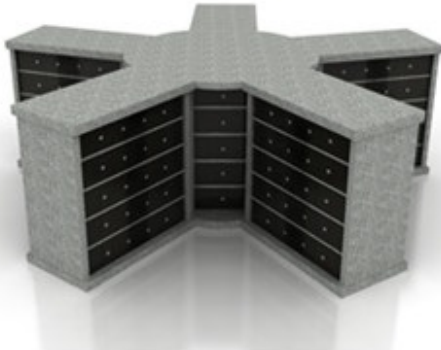

80 Niche Columbaria

112 Niche Columbaria

300 Niche Star Columbaria

CUSTOM COLUMBARIA

300 N columbaria

Rendering

PRE-ASSEMBLED MAUSOLEUMS

We offer a large selection of in-stock mausoleums in colors you will love. All units come fully assembled, making installation quick and easy.