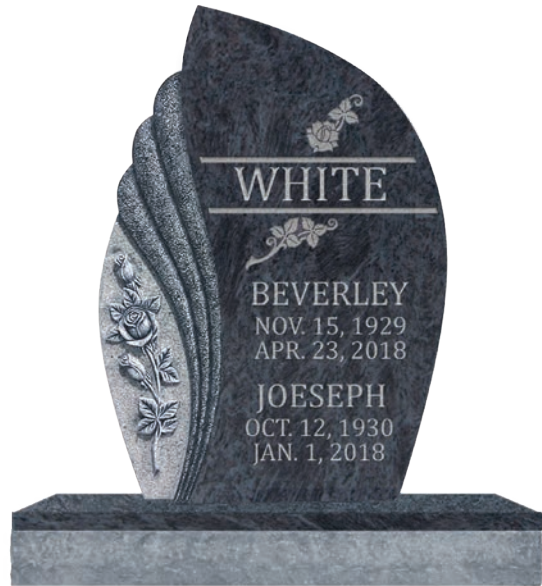

DESIGN 18012

Shown in Bahama Blue

Die: 2-6 x 0-6 x 3-6
Base: 3-0 x 1-0 x 0-6