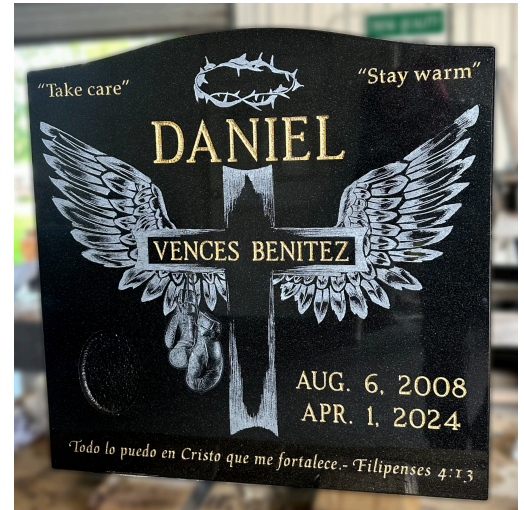

BLACK GRANITE WITH LASER AND ENGRAVING