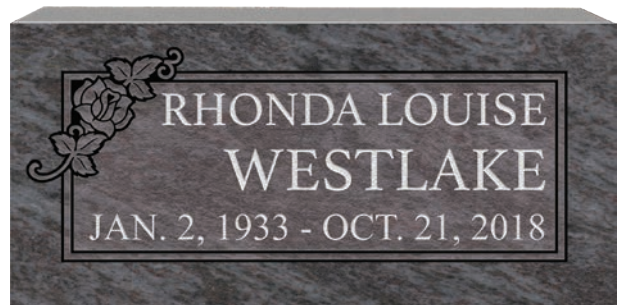

Approved by: _____

Date: _____

FINAL MONUMENT

FLUSH MARKERS - SINGLE

with finish: PFT/Sawn Sides

Shown in India Red

Shown in Premium Jet Black with laser etching

Shown in Modern Grey