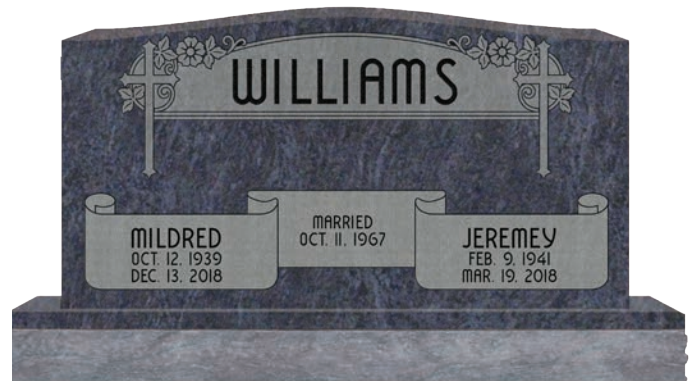

Shown in Bahama Blue