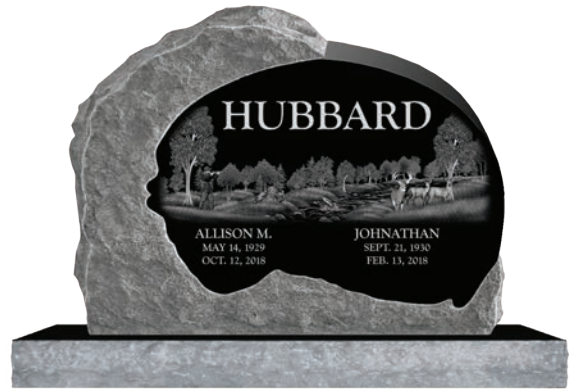

Die: 3-6 x 0-6 x 2-2

Base: 4-6 x 1-0 x 0-6

ROCKY

Shown in Premium Jet
Black with laser etching

Die: 4-0 x 0-8 x 3-0

Base: 5-0 x 1-2 x 0-8

RANDOM ROCK

Shown in Premium
Jet Black with laser etching