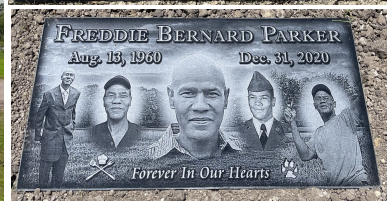

COMPLETED MONUMENTS