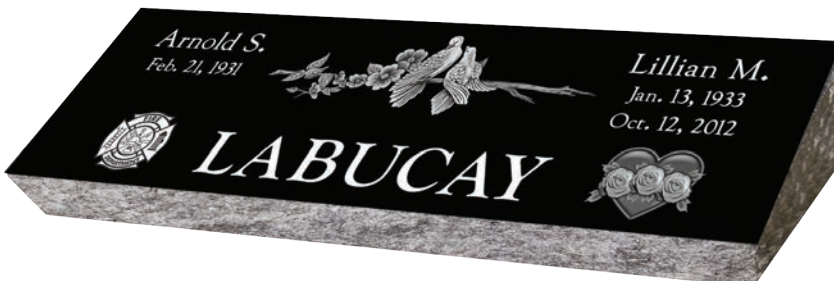

with finish: PBT/BRP

Shown in Blue Pearl

Shown in Bahama Blue

Shown in Premium Jet Black with Laser Etching

Shown in Autumn Pink

Shown in Premium Jet Black with laser etching

AVAILABLE SIZES:

6 INCH THICK