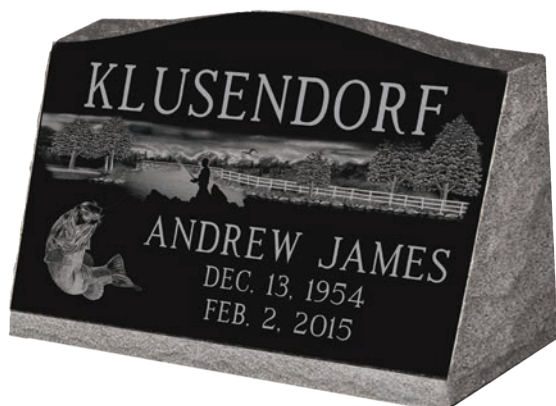

Shown in Premium Jet Black with Laser Etching