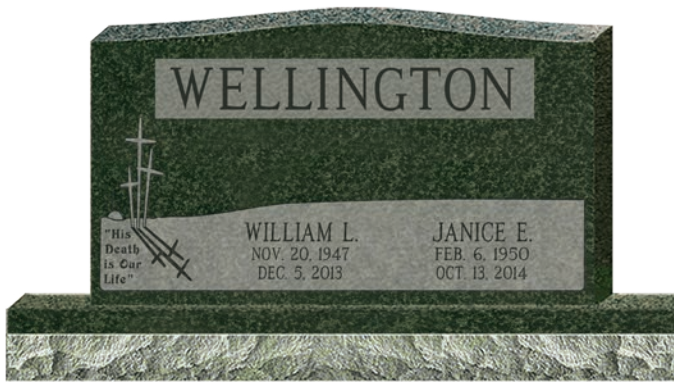

Shown in Spring Green