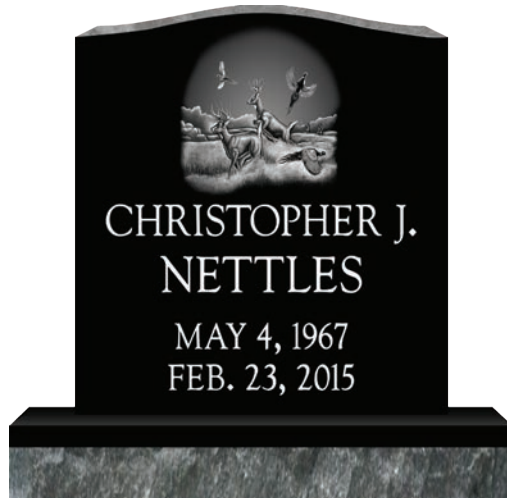

Shown in Premium Jet Black with laser etching