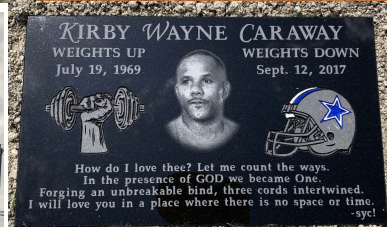

COMPLETED MONUMENTS