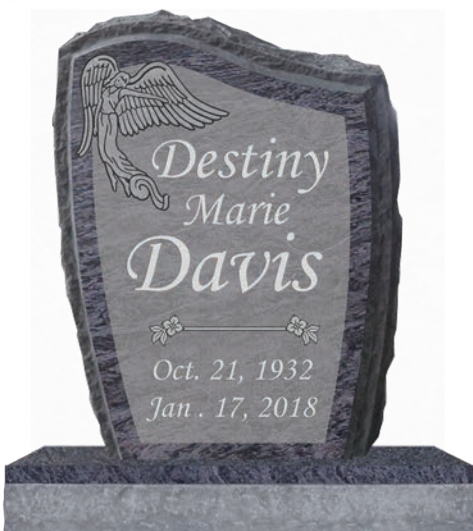

ROCKED WAVE

Shown in Bahama Blue

Die: 2-0 x 0-6 x 2-6	Die: 2-2 x 0-6 x 3-0
Base: 3-0 x 1-0 x 0-6	Base: 3-0 x 1-0 x 0-6
Die: 2-6 x 0-8 x 4-0	
Base: 3-6 x 1-2 x 0-8