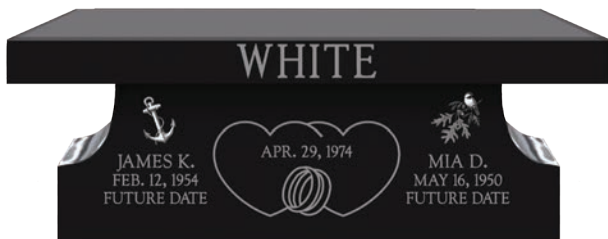

PEDESTAL BENCH

Shown in Premium Jet Black with Laser Etching

3' Seat: 3-0 x 1-2 x 0-4	4' Seat: 4-0 x 1-2 x 0-4
Pedestal: 2-6 x 0-8 x 1-2	Pedestal: 3-6 x 0-8 x 1-2