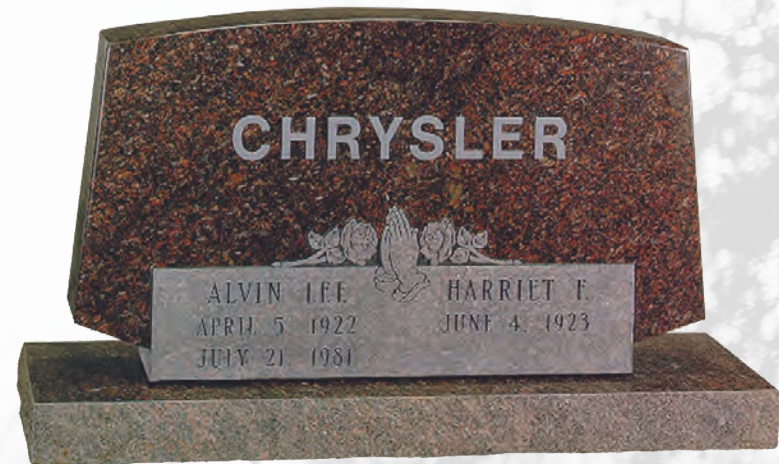

DG9803 AMERICAN BLACK

DG9005 AMERICAN BOUQUET