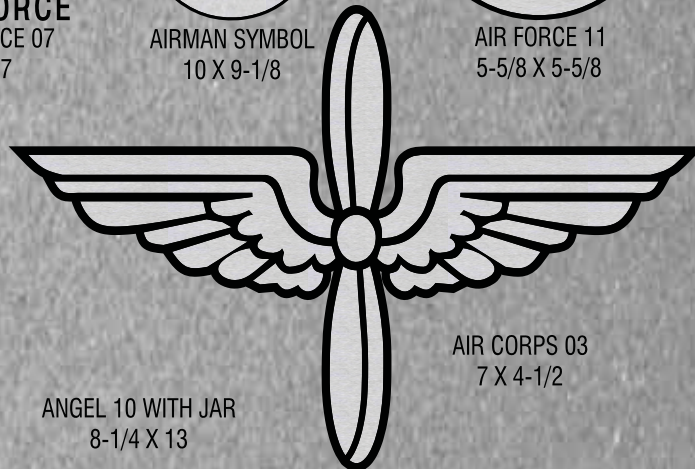

AIR CORPS 03
7 X 4-1/2