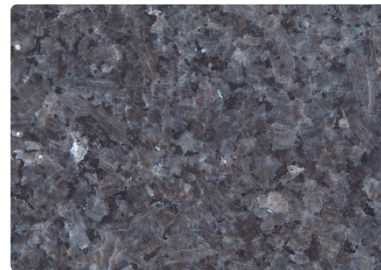

Bellingham

Morning Rose

Medium Barre

Superior Black

Jet Mist

Dakota White

American Bouquet

Blue Pearl