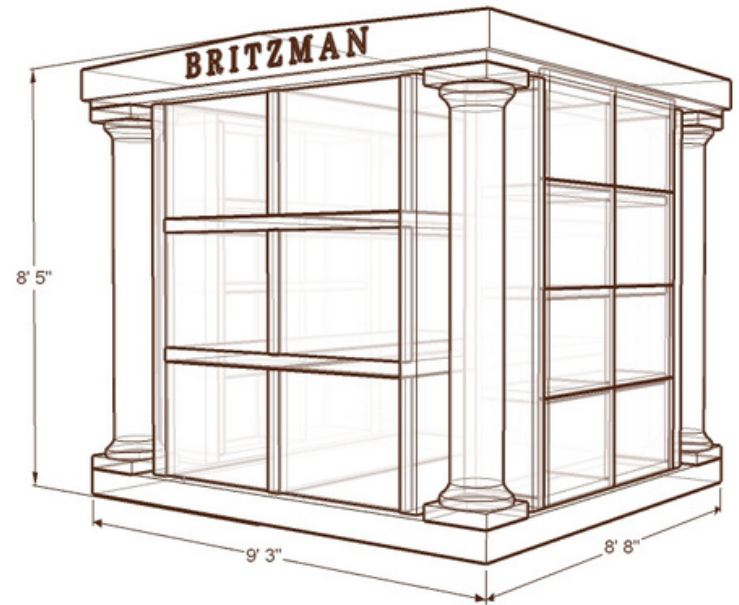

Full Perpetual Warranty

OLDENBURG

THE OLDENBURG

DG1001

Granite: Medium Barre

Number of Crypts: 11

Weight: 145,000 lbs.

Floor Thickness: 12 inches