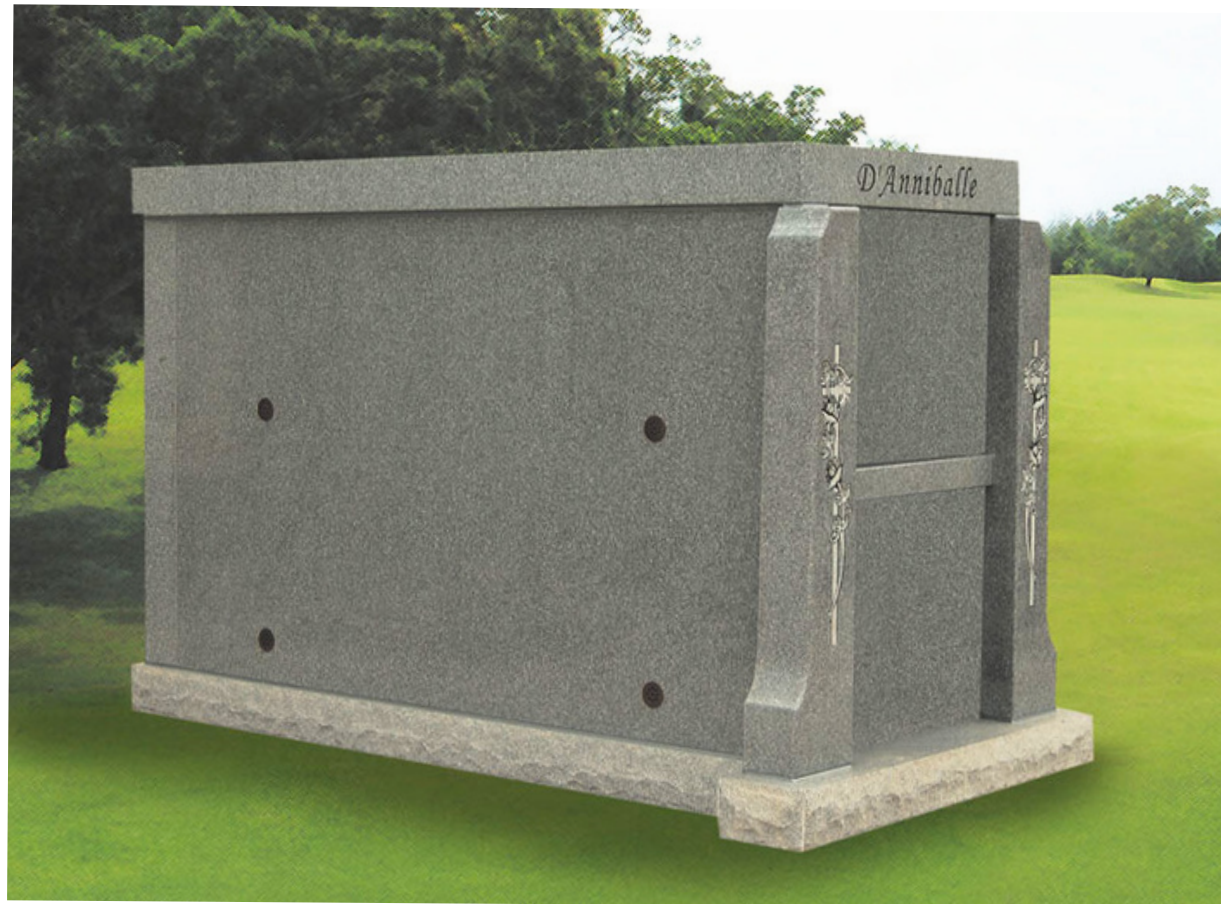

Weight: 15,000 lbs.

Floor Thickness: 6 inches

Walls Thickness: 6 & 4 inches

Polished Exterior

All-Granite Construction

Full Perpetual Warranty

THE GORDON

DG0601