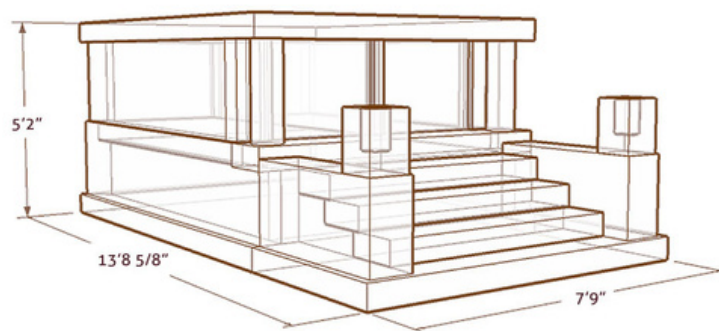

THE NESS

DG0508

Granite: Dakota Mahogany Rushmore

Number of Crypts: 2

Weight: 35,700 lbs.

Floor Thickness: 6 inches

Walls Thickness: 6 inches

Polished Exterior

All-Granite Construction

Full Perpetual Warranty