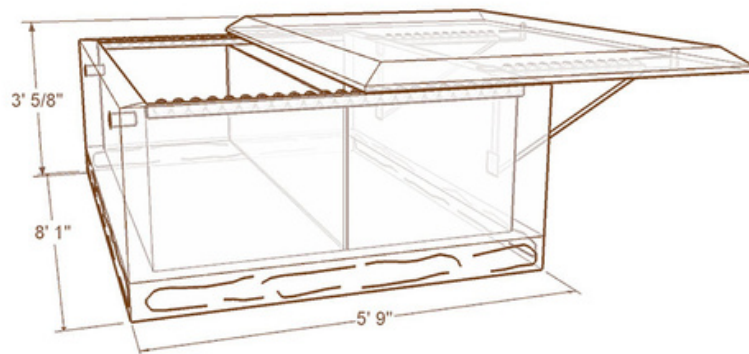

THE ENGLISH

DG8208

Granite: American Bouquet

Number of Crypts: 2

Weight: 10,700 lbs.

Floor Thickness: 6 inches

Walls Thickness: 4 inches

Polished Exterior

All-Granite Construction

Full Perpetual Warranty