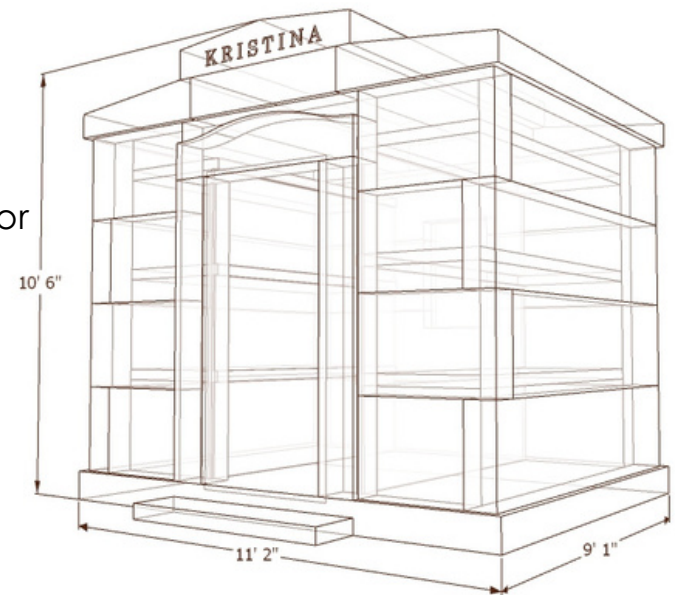

THE KRISTINA

Kristina

DG2208

Granite: Dakota Mahogany Sunset

Number of Crypts: 6

Weight: 80,700 lbs.

Floor Thickness: 8 inches

Walls Thickness: 8 inches

Split Exterior & Polished Interior

All-Granite Construction

Full Perpetual Warranty