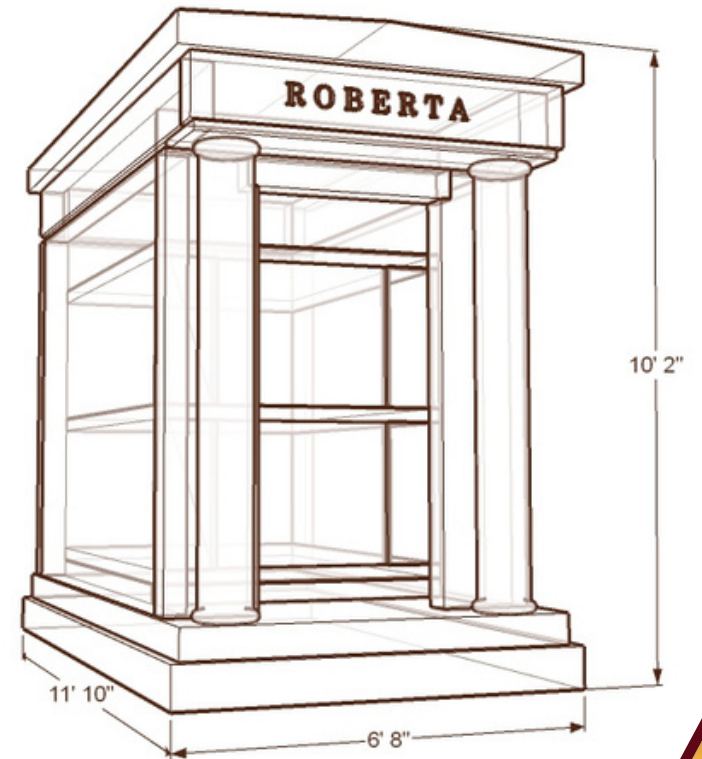

Number of Crypts: 2

Weight: 76,587 lbs.

Floor Thickness: 8 & 6 inches

Walls Thickness: 6 inches

Polished Interior & Exterior

All-Granite Construction

Full Perpetual Warranty

MESBURG