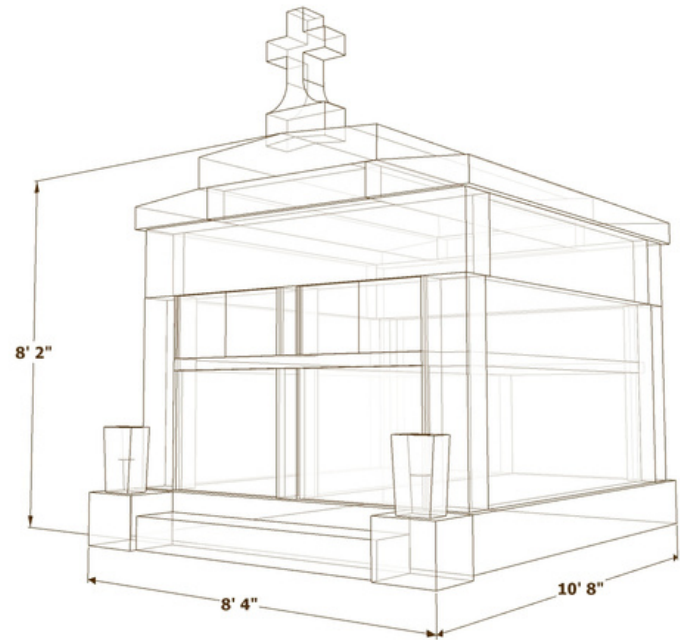

DG2204

Granite: Superior Black

Number of Crypts: 2

Cremation: Ossuary to accommodate dozens of cremains

Weight: 25,259 lbs.

Floor Thickness: 12 inches

Walls Thickness: 4 inches

Polished Exterior

All-Granite Construction

Full Perpetual Warranty