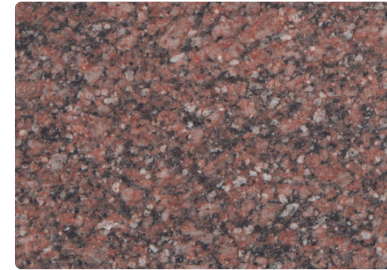

Floor Thickness: 6 & 6 inches

Walls Thickness: 6 inches

Polished & Steeled

All-Granite Construction

Full Perpetual Warranty

GRANITE COLOR OPTIONS

Dakota Mahogany®
Rushmore

Dakota Mahogany®
Sunset