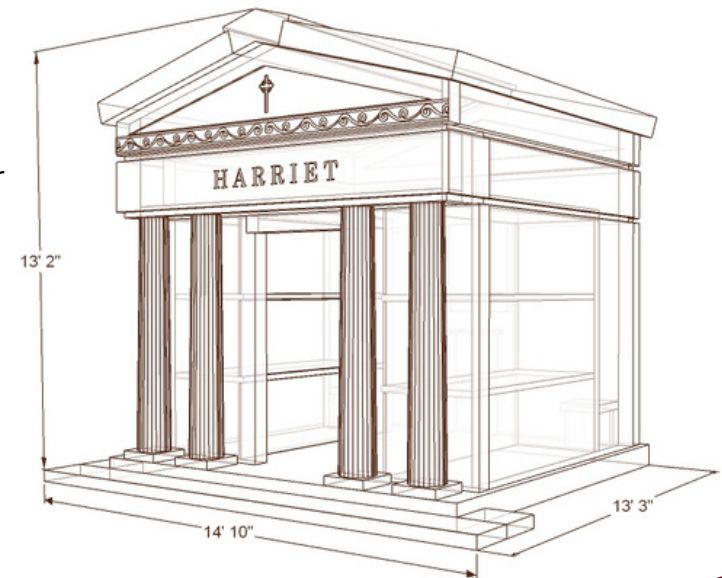

DG2210

Granite: Dakota Mahogany Rushmore

Number of Crypts: 6

Weight: 102,627 lbs.

Floor Thickness: 8 inches

Walls Thickness: 6 inches

Polished Interior & Exterior

All-Granite Construction

Full Perpetual Warranty