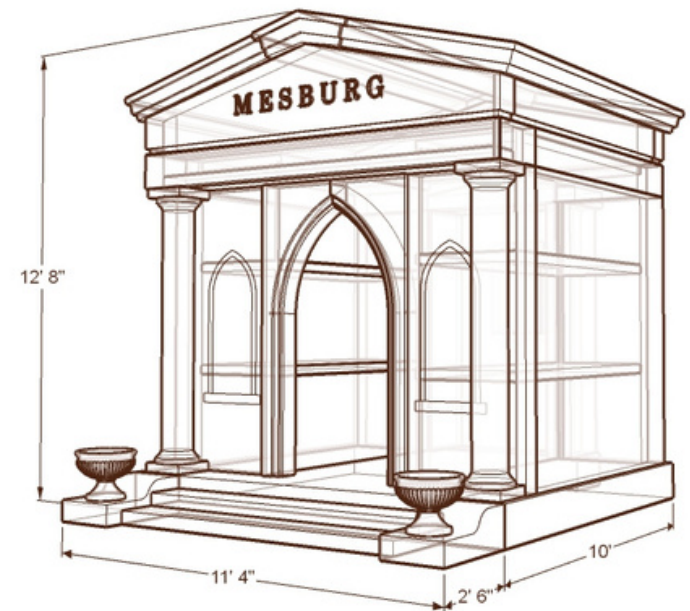

DG2206

Granite: Dakota Mahogany Rushmore

Number of Crypts: 6

Weight: 100,508 lbs.

Floor Thickness: 12 inches

Walls Thickness: 6 inches

Polished Interior & Exterior

All-Granite Construction

Full Perpetual Warranty