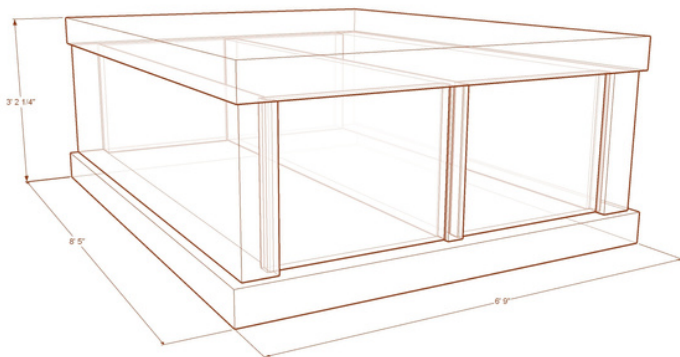

THE MILBANK

DG7906

Granite: Dakota Mahogany Rushmore

Number of Crypts: 2

Weight: 15,000 lbs.

Floor Thickness: 6 inches

Walls Thickness: 6 inches

Polished Exterior

All-Granite Construction

Full Perpetual Warranty