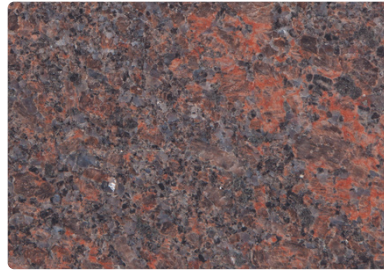

Floor Thickness: 6 & 6 inches

Walls Thickness: 6 inches

Polished & Steeled

All-Granite Construction

Full Perpetual Warranty

GRANITE COLOR OPTIONS

Dakota Mahogany®
Rushmore

Dakota Mahogany®
Sunset