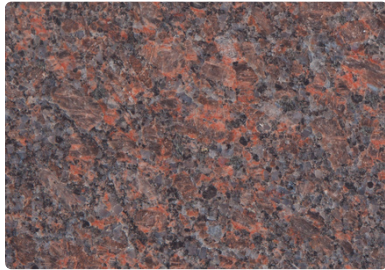

Floor Thickness: 6 & 6 inches

Walls Thickness: 6 inches

Polished & Steeled

All-Granite Construction

Full Perpetual Warranty

GRANITE COLOR OPTIONS

Dakota Mahogany®
Rushmore

Dakota Mahogany®
Sunset