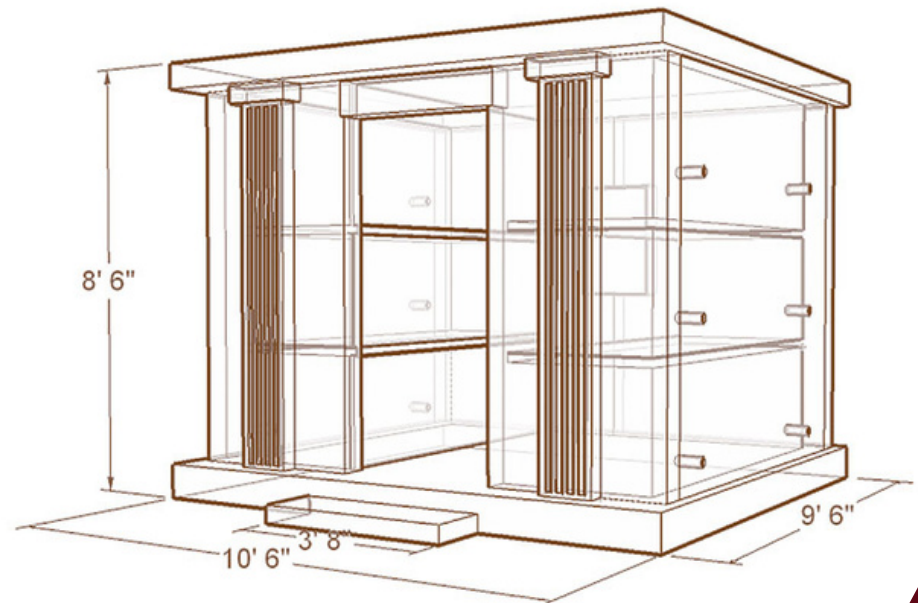

Granite: Dakota Mahogany Rushmore

Number of Crypts: 6

Weight: 53,000 lbs.

Floor Thickness: 8 inches

Walls Thickness: 6 inches

Polished Interior & Exterior

All-Granite Construction

Full Perpetual Warranty