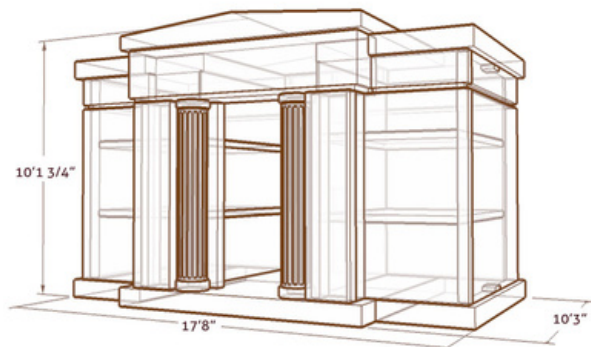

Weight: 108,000 lbs.

Floor Thickness: 8 inches

Walls Thickness: 6 inches

Sanded Exterior, Polished Interior

All-Granite Construction

Full Perpetual Warranty

FOREVER IN LOVE

A