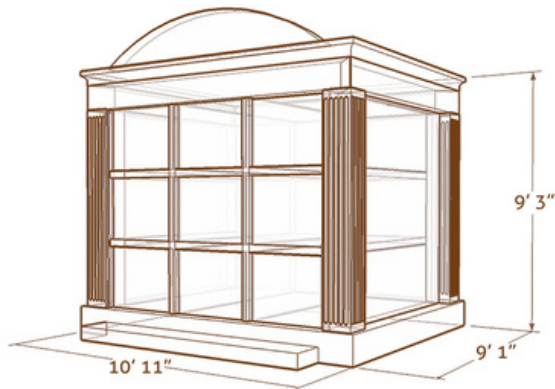

Granite: Dakota Mahogany Rushmore

Number of Crypts: 9

Weight: 52,000 lbs.

Floor Thickness: 11 inches

Walls Thickness: 6 inches

Polished Exterior

All-Granite Construction

Full Perpetual Warranty