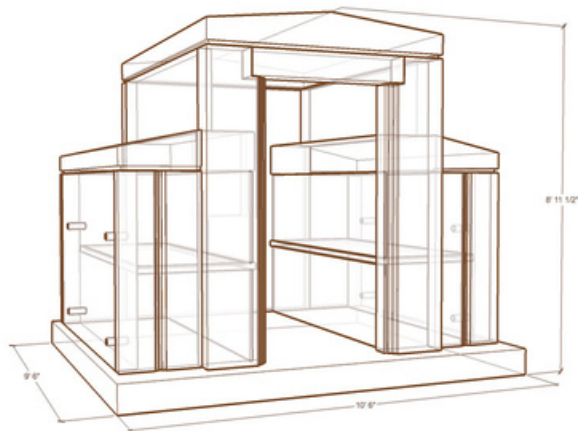

Weight: 52,000 lbs.

Floor Thickness: 8 inches

Walls Thickness: 4 & 6 inches

Polished Interior & Exterior

All-Granite Construction

Full Perpetual Warranty

THE BALCONI

DG0333