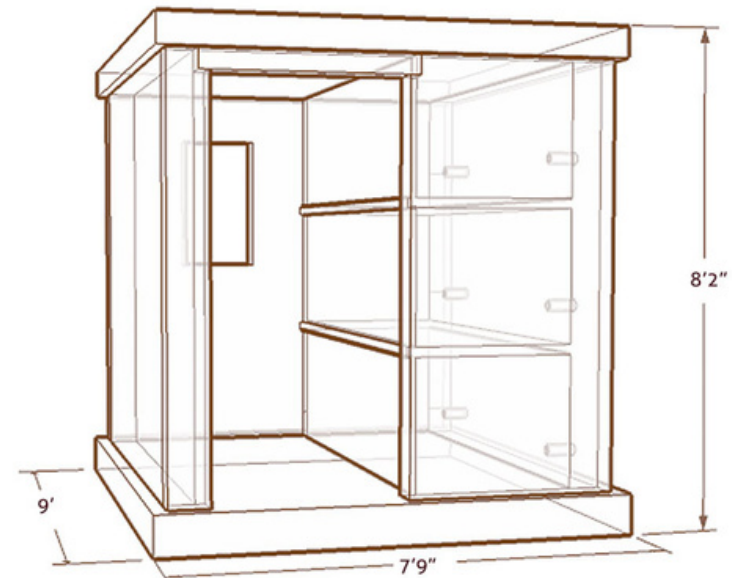

THE ARNOLD

DG0336

Granite: Dakota Mahogany Rushmore

Number of Crypts: 3

Weight: 36,000 lbs.

Floor Thickness: 8 inches

Walls Thickness: 6 inches

Polished Interior & Exterior

All-Granite Construction

Full Perpetual Warranty