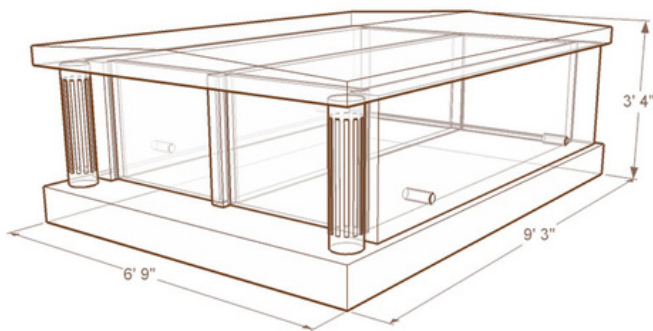

THE SWISHER

DG0613

Granite: Dakota Mahogany Rushmore

Number of Crypts: 2

Weight: 18,000 lbs.

Floor Thickness: 8 inches

Walls Thickness: 6 inches

Polished Exterior

All-Granite Construction

Full Perpetual Warranty