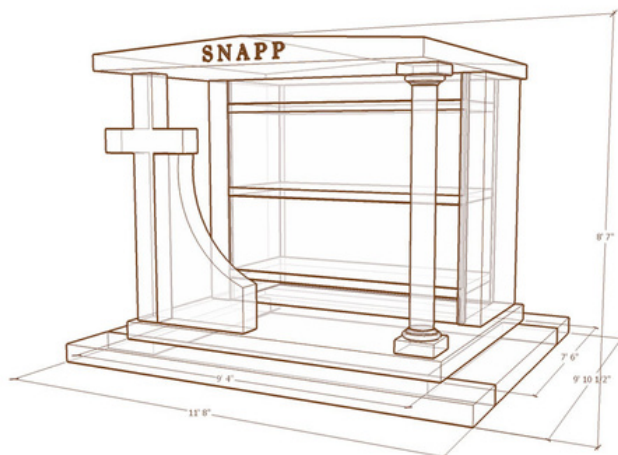

THE SNAPP

DG0721

Granite: Medium Barre & Premium Black

Number of Crypts: 2

Weight: 45,000 lbs.

Floor Thickness: 6 inches

Walls Thickness: 8 & 4 inches

Polished Exterior

All-Granite Construction

Full Perpetual Warranty