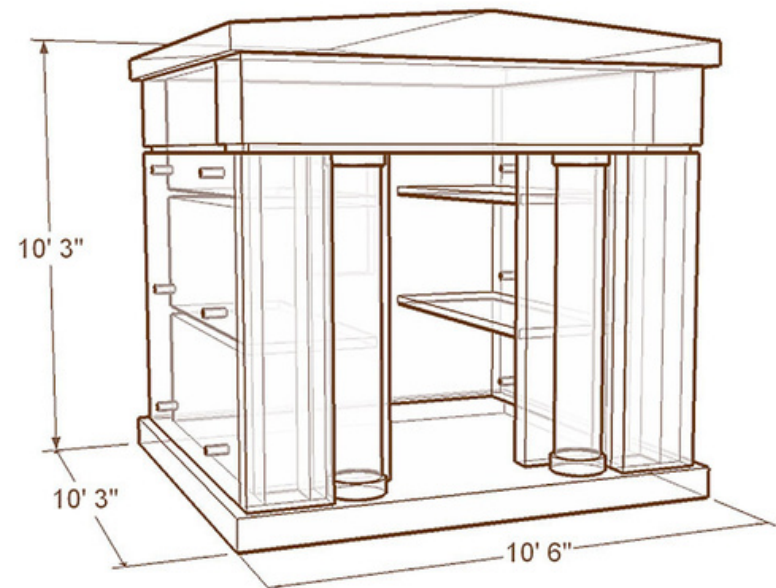

Number of Crypts: 6

Weight: 73,000 lbs.

Floor Thickness: 8 inches

Walls Thickness: 6 inches

Polished Interior & Exterior

All-Granite Construction

Full Perpetual Warranty

THE ENGLISH