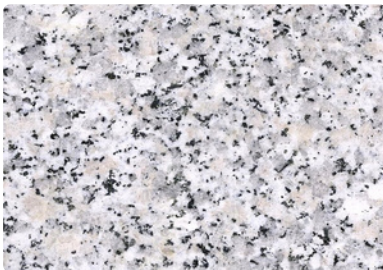

Bellingham

Morning Rose

Medium Barre

Superior Black

Jet Mist

Dakota White

American Bouquet

Blue Pearl