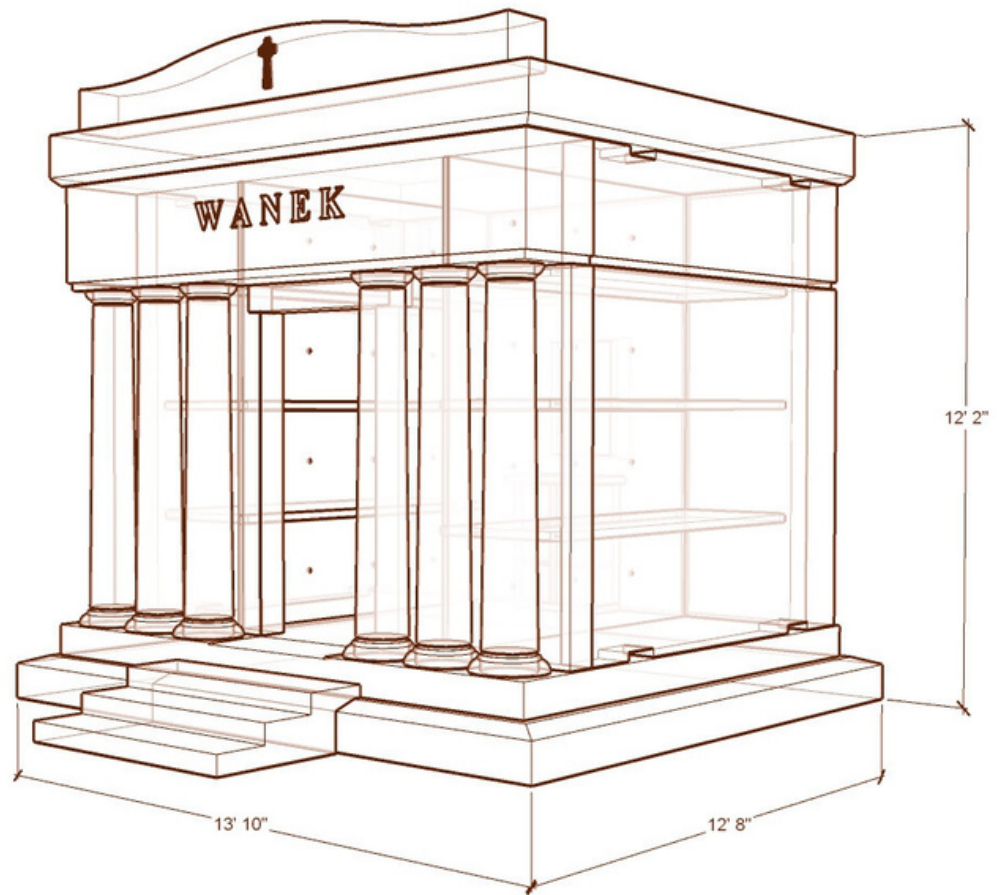

THE WANEK

DGWANEK

Granite: Dakota Mahogany
Rushmore

Number of Crypts: 8

Weight: 158,000 lbs.

Floor Thickness: 11 inches & 8 inches

Walls Thickness: 8 inches

Polished Exterior & Interior

All-Granite Construction

Full Perpetual Warranty