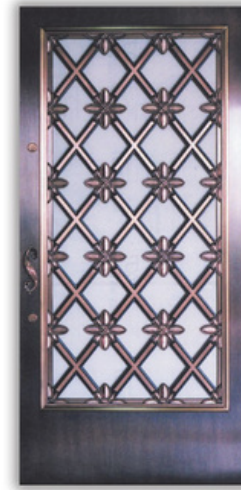

All-Granite Construction

Full Perpetual Warranty

HARRIET

THE HARRIET

DG2210

Granite: Dakota Mahogany Rushmore

Number of Crypts: 6

Weight: 102,627 lbs.

Silver Cloud

BRONZE DOORS

Cat. 1 - B-1026

Cat. 1 - B-1552

Cat. 1 - 7964

Cat. 1 - 7203

Cat. 1 - B-1550

Cat. 1 - B-1506

Cat. 1 - 8075

Cat. 1 - 8304

Cat. 1 - 8309

Cat. 1 - 8311

BRONZE DOORS

Cat. 2 - 8312

Cat. 2 - 8313

Cat. 2 - 8315