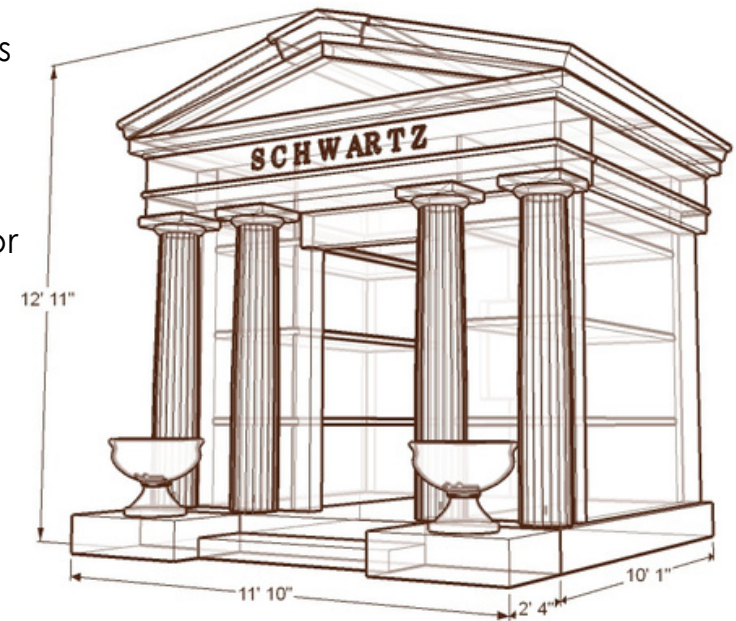

Number of Crypts: 8

Weight: 116,488 lbs.

Floor Thickness: 11 inches

Walls Thickness: 6 inches

Polished Interior & Exterior

All-Granite Construction

Full Perpetual Warranty

KRISTINA