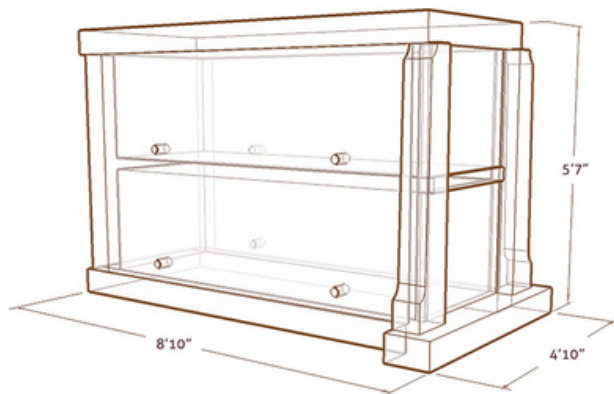

Weight: 15,000 lbs.

Floor Thickness: 6 inches

Walls Thickness: 6 & 4 inches

Polished Exterior

All-Granite Construction

Full Perpetual Warranty

THE GORDON

DG0601