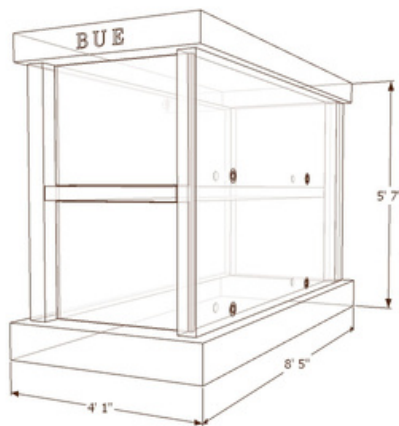

THE BUE

DG7901

Granite: Dakota Mahogany Rushmore

Number of Crypts: 2

Weight: 15,000 lbs.

Floor Thickness: 6 inches

Walls Thickness: 6 & 4 inches

Polished Exterior

All-Granite Construction

Full Perpetual Warranty