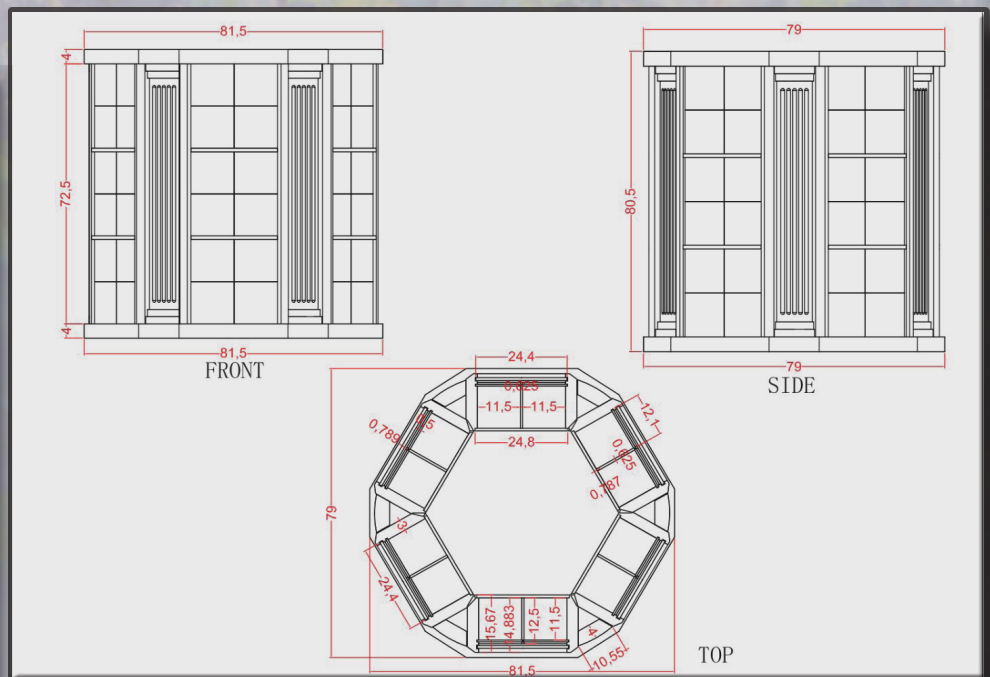

# Columbaria Designs

AVAILABLE DESIGNS | LINE DRAWINGS | DIMENSIONS

## 72 NICHE COLUMBARIUM

Our columbaria come in various sizes, designs, and options.

72 Niche Columbarium Pictured in Mocha Brown

72 Niche Columbarium  
Overall Size: 81.5" x 79" x 80.5"  
Inner Niche Size: 11.5"x11.5"x11.5"

SLAB	SIZE			PCS
	L"	W"	H"	
A	81.5	79	4	2
B	3	15.67	72.5	12
C	24.8	0.787	72.5	6
D	0.625	12.5	11.5	36
E1	23.625	12.5	0.5	18
E2	24.5	14.883	1	12
F	12.1	0.5	11.5	72
G	24.4	0.787	23.5	18
H	10.55	4	4	12
I	9.37	2.756	64.5	6
TOTAL	2021/10/20			194

# 80 NICHE COLUMBARIUM

Additions such as statues, benches, and other granite pieces available.

80 Niche Columbarium  
Overall Size: 144" x 32" x 101"  
Inner Niche Size: 12"x12"x12"

SLAB	SIZE			
	L"	W"	H"	PCS
A	72	32	4	2
B	4	30	51	2
C	66.75	1.5	51	2
D	1.5	14.25	12	72
E	134.5	14.25	1	6
F	12.5	0.5	12	80
G	12.5	0.5	12	80
H	72	32	6	2
I	28	12	40	1
J	12	10	28	1
<b>TOTAL</b>	2022/1/27			248