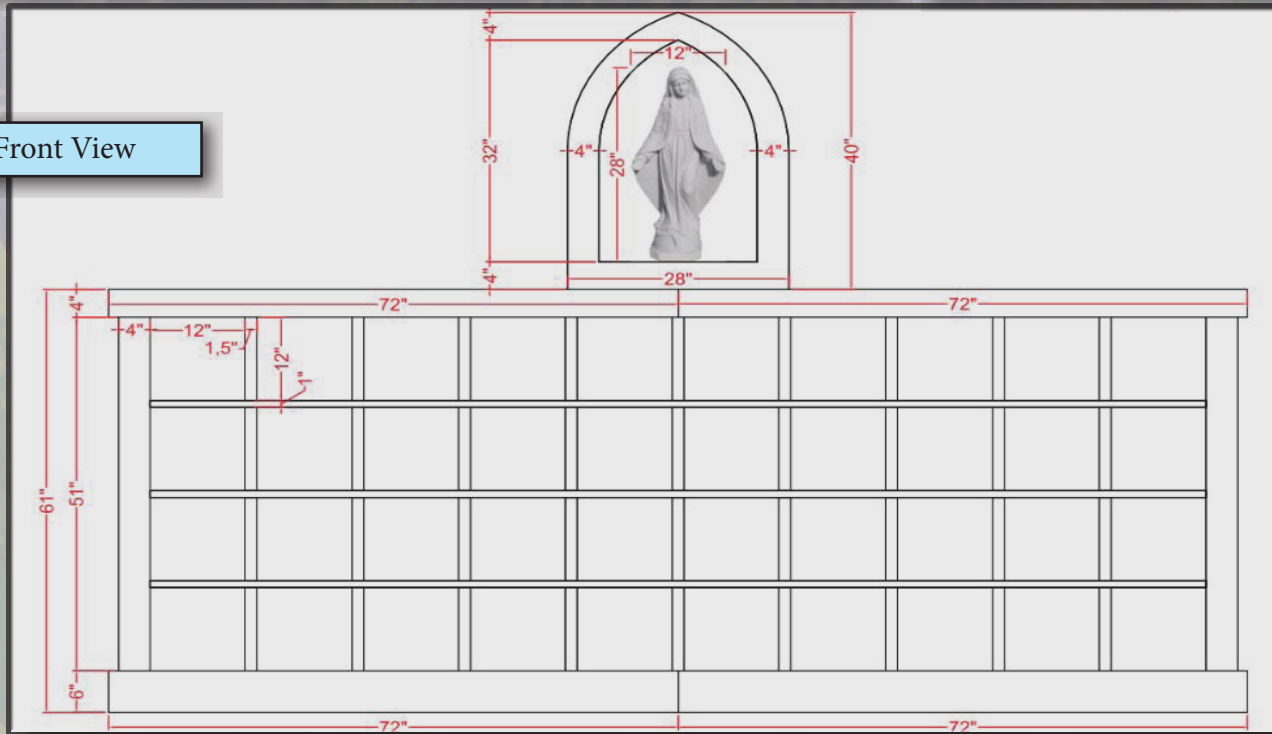

SLAB	SIZE			
	L"	W"	H"	PCS
A	72	32	4	2
B	4	30	51	2
C	66.75	1.5	51	2
D	1.5	14.25	12	72
E	134.5	14.25	1	6
F	12.5	0.5	12	80
G	12.5	0.5	12	80
H	72	32	6	2
I	28	12	40	1
J	12	10	28	1
TOTAL	2022/1/27			248

Front View