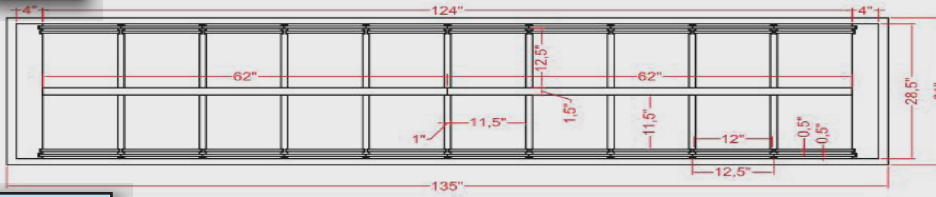

120 NICHE COLUMBARIUM

Top View

Side View