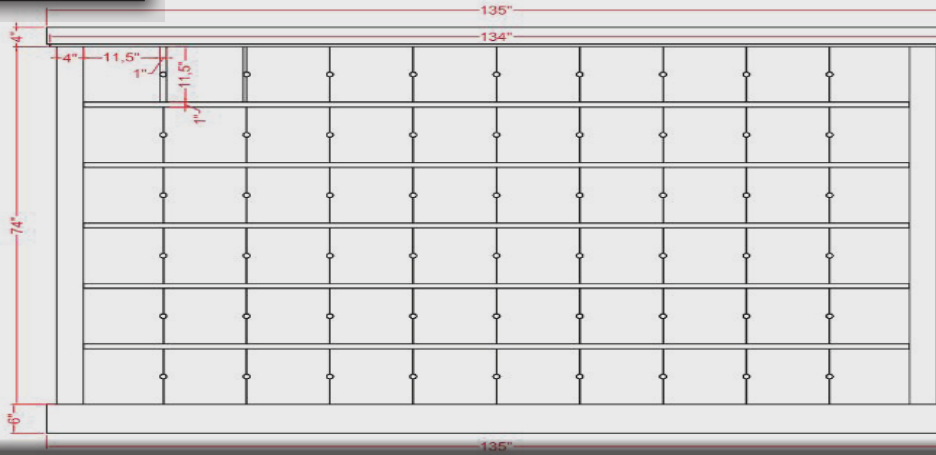

# 120 NICHE COLUMBARIUM

Top View

Side View

Front View

120 Niche Columbarium  
Overall Size: 135" x 31" x 84"  
Inner Niche Size: 11.5"x11.5"x11.5"

SLAB	SIZE			PCS
	L"	W"	H"	
A	135	31	4	1
B	4	28.5	74	2
C	62	1.5	74	2
D	1	12.5	11.5	108
E	125	13.5	1	10
F	12	0.5	11.5	120
G	12.5	0.5	11.5	120
H	135	31	6	1
<b>TOTAL</b>	2022/9/23			364