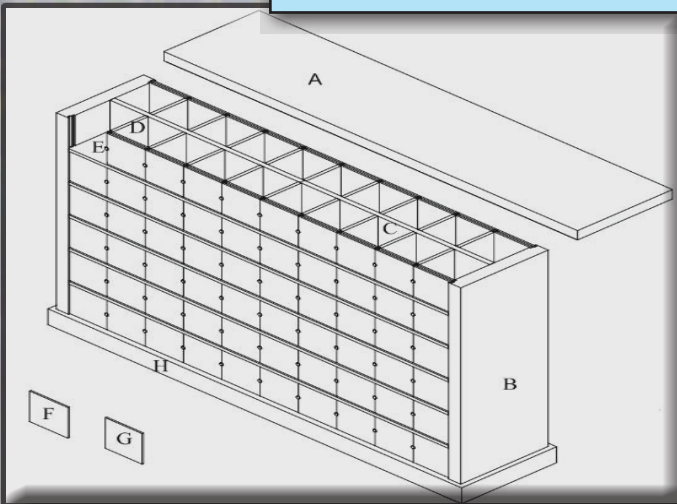

# 120 NICHE COLUMBARIUM

Top View

Side View

Front View

120 Niche Columbarium  
Overall Size: 135" x 31" x 84"  
Inner Niche Size: 11.5"x11.5"x11.5"

SLAB	SIZE			PCS
	L"	W"	H"	
A	135	31	4	1
B	4	28.5	74	2
C	62	1.5	74	2
D	1	12.5	11.5	108
E	125	13.5	1	10
F	12	0.5	11.5	120
G	12.5	0.5	11.5	120
H	135	31	6	1
<b>TOTAL</b>	2022/9/23			364

The 120 niche columbarium is a two-sided design with 60 niches on the front and another 60 on the back.

120 Niche Columbarium Pictured in Elberton Gray