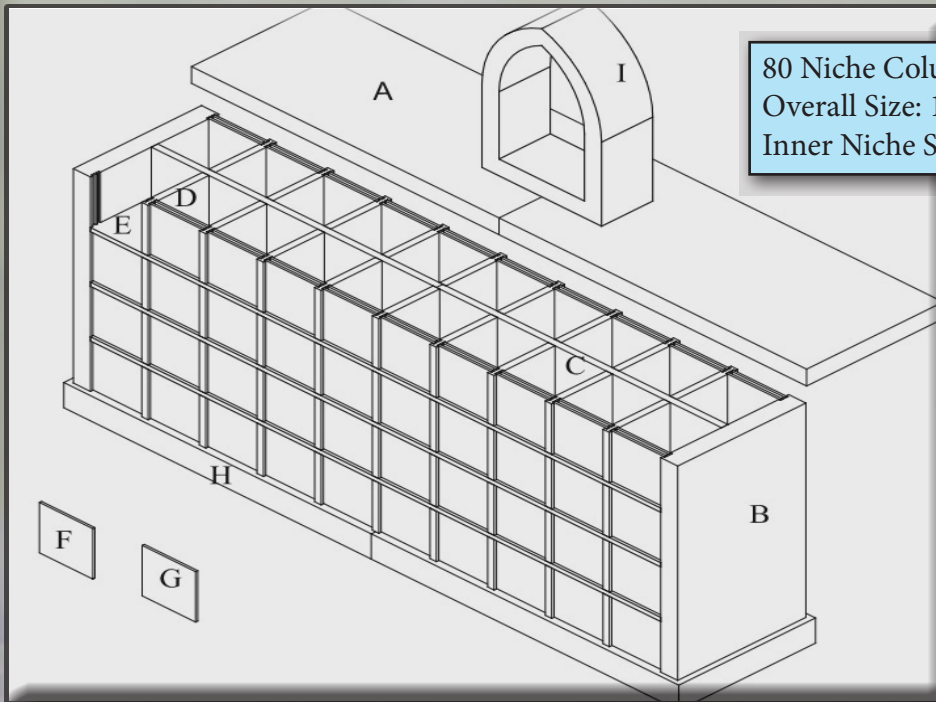

SLAB	SIZE			PCS
	L"	W"	H"	
A	81.5	79	4	2
B	3	15.67	72.5	12
C	24.8	0.787	72.5	6
D	0.625	12.5	11.5	36
E1	23.625	12.5	0.5	18
E2	24.5	14.883	1	12
F	12.1	0.5	11.5	72
G	24.4	0.787	23.5	18
H	10.55	4	4	12
I	9.37	2.756	64.5	6
TOTAL	2021/10/20			194

# 80 NICHE COLUMBARIUM

Additions such as statues, benches, and other granite pieces available.

80 Niche Columbarium  
Overall Size: 144" x 32" x 101"  
Inner Niche Size: 12"x12"x12"

SLAB	SIZE			
	L"	W"	H"	PCS
A	72	32	4	2
B	4	30	51	2
C	66.75	1.5	51	2
D	1.5	14.25	12	72
E	134.5	14.25	1	6
F	12.5	0.5	12	80
G	12.5	0.5	12	80
H	72	32	6	2
I	28	12	40	1
J	12	10	28	1
<b>TOTAL</b>	2022/1/27			248