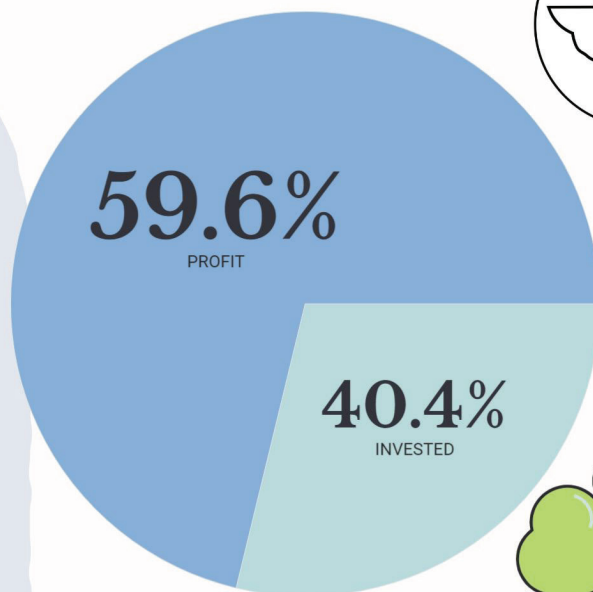

# Columbarium Quote

This an example of the cost for a church to erect a 72 niche columbarium. With granite, delivery, and installation, the total cost estimate came out to **\$63,975.75**.

We took the pleasure of running some numbers and estimated that if each niche was sold for an average profit of **\$2,200.00**, the return on investment would come out at an impressive **147.59%**. If it took five years to fill all 72 niches, that would result in an average annual ROI of **19.88%** for the church.

## RETURN

Niche Sale Price	\$ 2,200.00
Total Sales Revenue	\$158,400.00
Profit	\$ 94,424.25
Investment/Cost	(\$63,975.75)
Return on Investment	+ 147.59%

72 NICHE

COLUMBARIA  
INVESTMENT & RETURN

**147.59%**

return on investment if each columbarium niche was sold for an average of \$2,200.00.

**56%** OF AMERICANS WOULD CURRENTLY PREFER TO BE CREMATED.