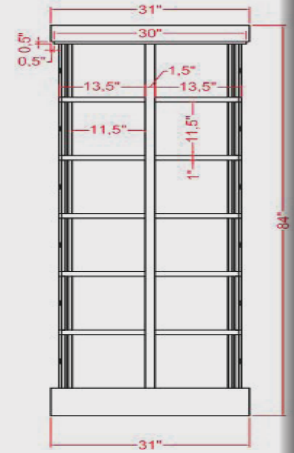

# 80 NICHE COLUMBARIUM

Additions such as statues, benches, and other granite pieces available.

80 Niche Columbarium  
Overall Size: 144" x 32" x 101"  
Inner Niche Size: 12"x12"x12"

SLAB	SIZE			
	L"	W"	H"	PCS
A	72	32	4	2
B	4	30	51	2
C	66.75	1.5	51	2
D	1.5	14.25	12	72
E	134.5	14.25	1	6
F	12.5	0.5	12	80
G	12.5	0.5	12	80
H	72	32	6	2
I	28	12	40	1
J	12	10	28	1
<b>TOTAL</b>	2022/1/27			248

# 120 NICHE COLUMBARIUM

Top View

Side View

Front View

120 Niche Columbarium  
Overall Size: 135" x 31" x 84"  
Inner Niche Size: 11.5"x11.5"x11.5"

SLAB	SIZE			PCS
	L"	W"	H"	
A	135	31	4	1
B	4	28.5	74	2
C	62	1.5	74	2
D	1	12.5	11.5	108
E	125	13.5	1	10
F	12	0.5	11.5	120
G	12.5	0.5	11.5	120
H	135	31	6	1
<b>TOTAL</b>	2022/9/23			364