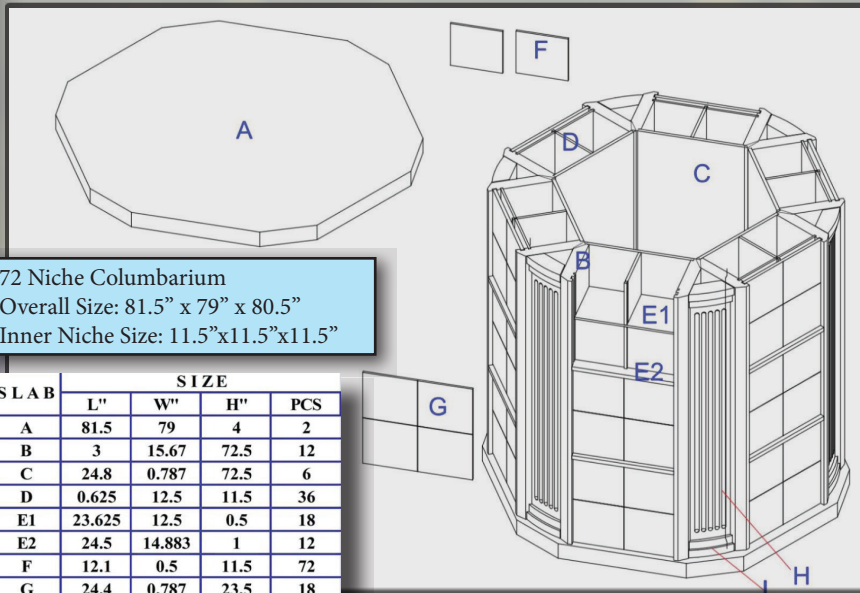

# Columbaria Designs

AVAILABLE DESIGNS | LINE DRAWINGS | DIMENSIONS

## 72 NICHE COLUMBARIUM

Our columbaria come in various sizes, designs, and options.

72 Niche Columbarium Pictured in Mocha Brown

72 Niche Columbarium  
Overall Size: 81.5" x 79" x 80.5"  
Inner Niche Size: 11.5"x11.5"x11.5"